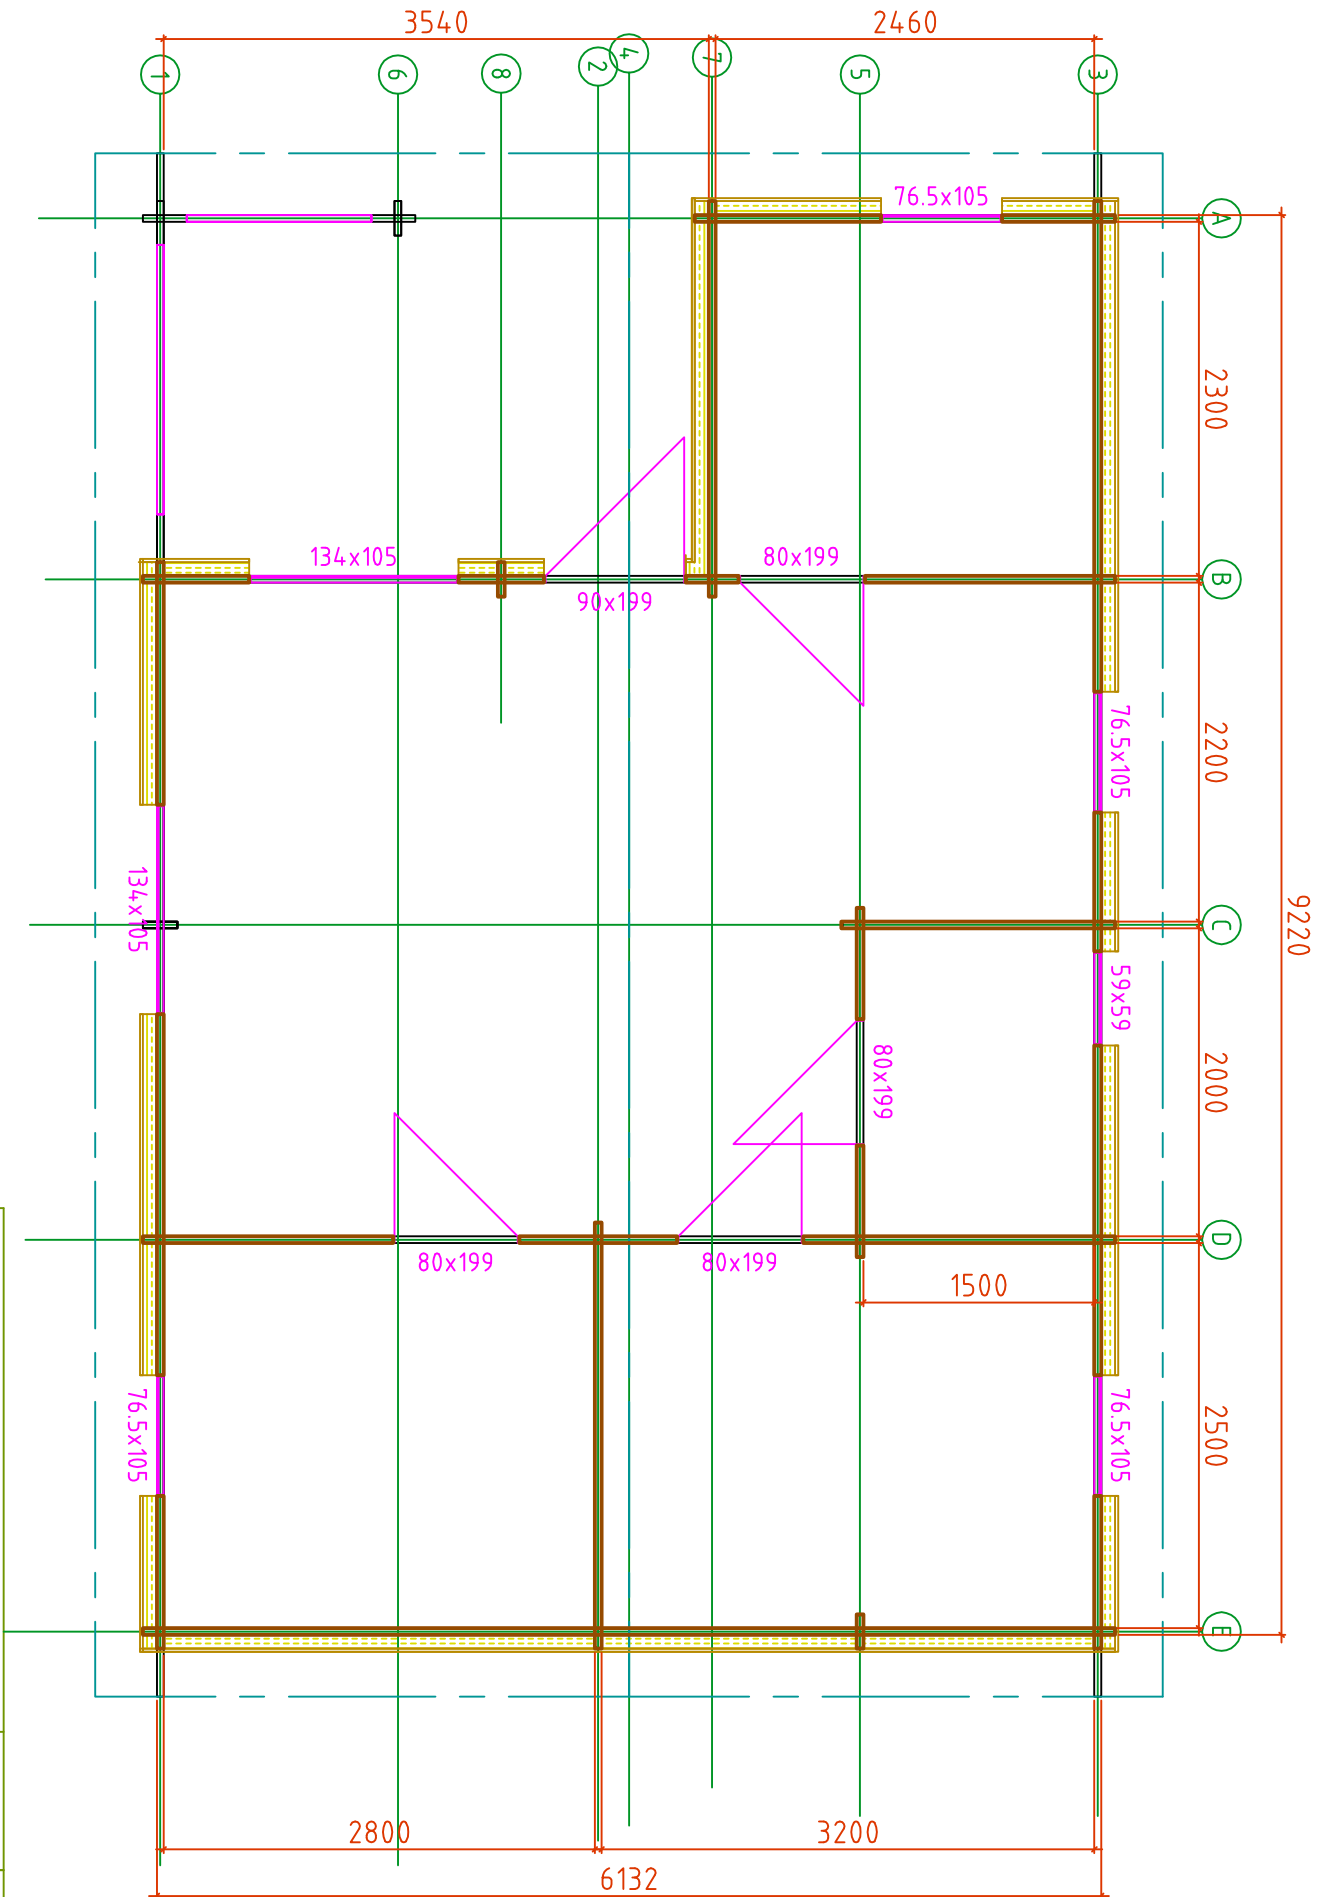

Code	Coruna	Page	1	27.05.2017
Drawing	3D	Scale	1:50	
File	Coruna_3D.dwg			

Astel AS

Code	Coruna	Page	1	Scale	27.05.2017
Drawing	Plan			1:50	
File	Coruna.dwg				
	Astel AS				

Code	Coruna	Page	1/1
Drawing Plan Ground frame		Scale	1:50
Astel AS		File Coruna.dwg	

Code	Coruna	Page	1/2
Drawing	Plan Floor boards	Scale	1:50
File	Coruna.dwg		

Astel AS