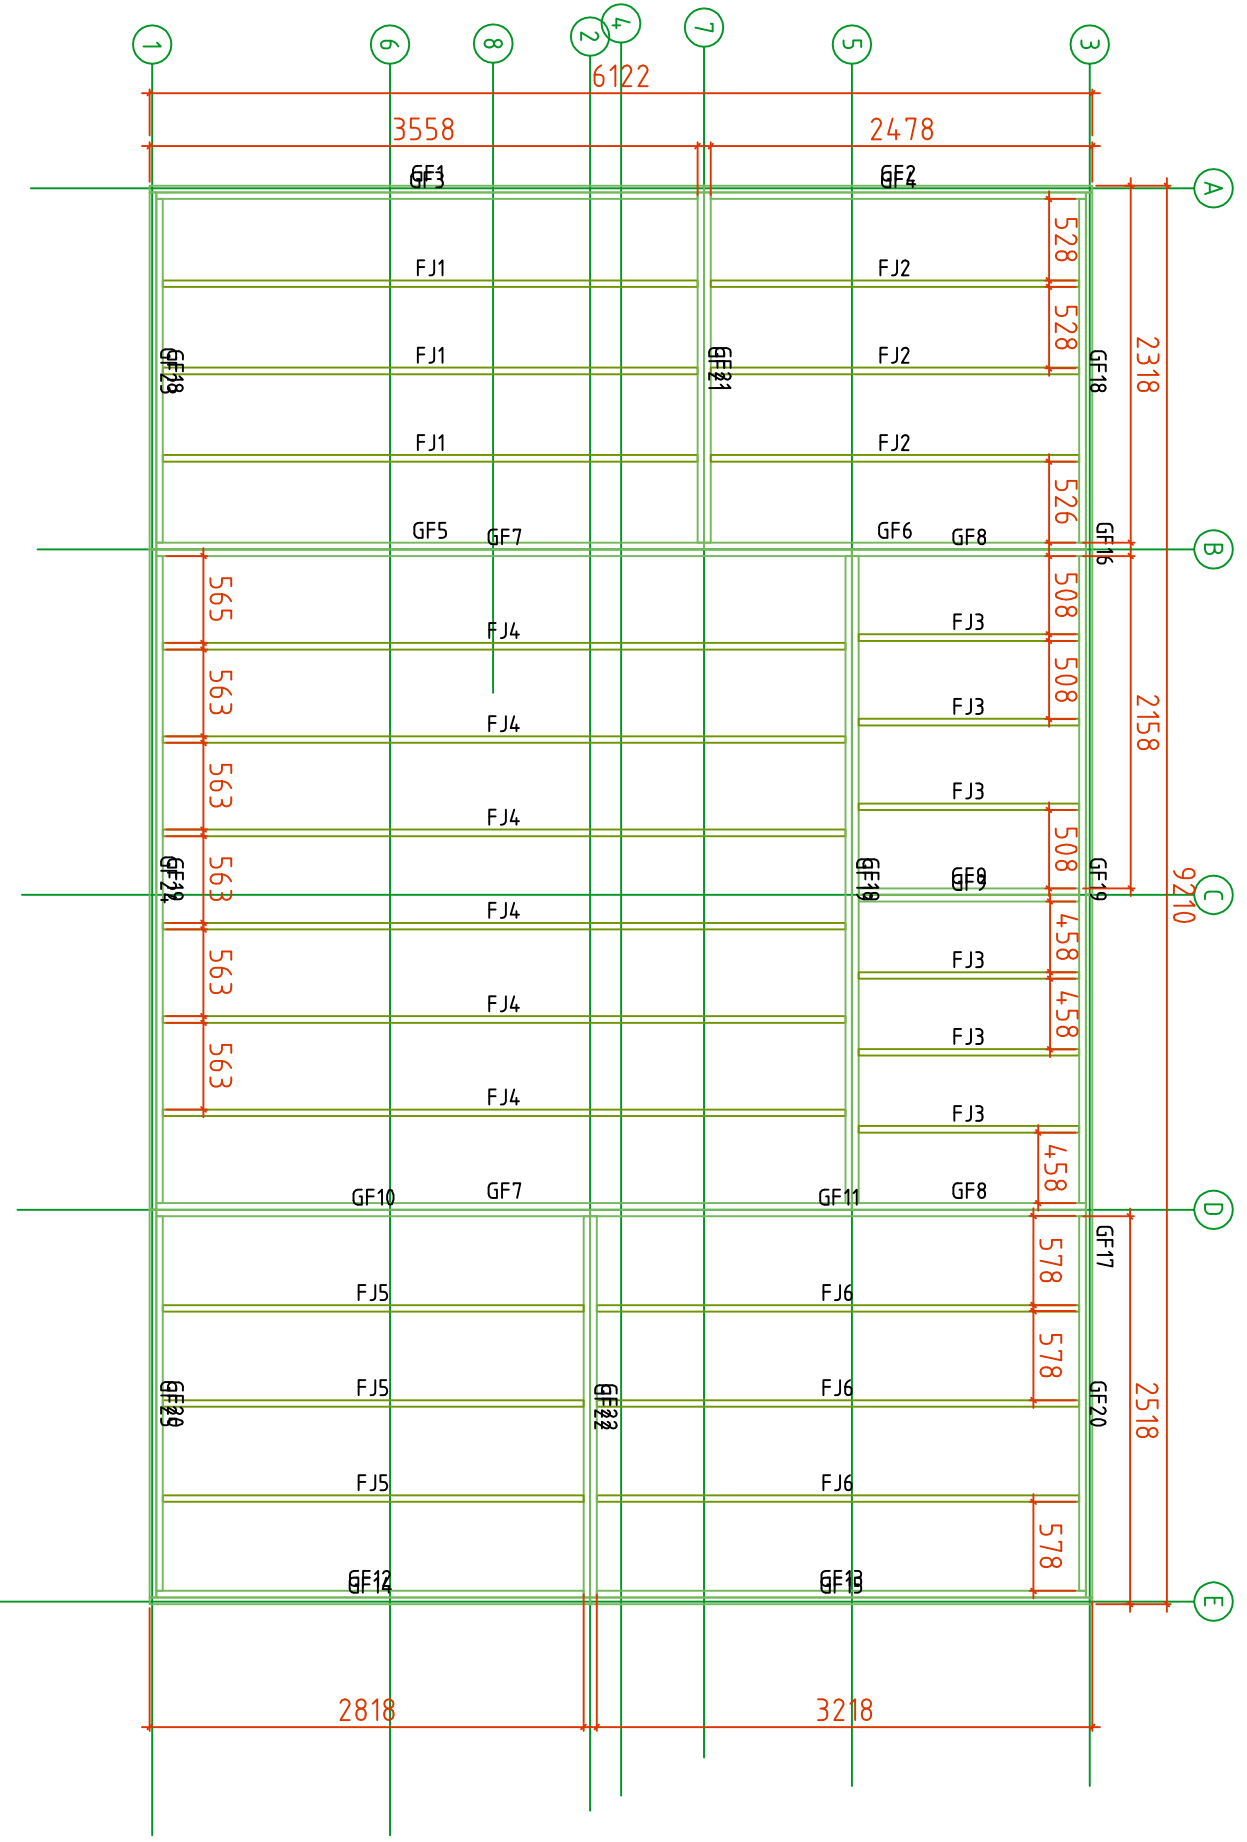

Code	Coruna	Page	1	27.05.2017
Drawing	3D	Scale	1:50	
File	Coruna_3D.dwg			

Astel AS

Code	Coruna	Page	1	Scale	27.05.2017
Drawing	Plan			1:50	
File	Coruna.dwg				
	Astel AS				

Code	Coruna	Page	1/1
Drawing Plan Ground frame		Scale	1:50
Astel AS		File Coruna.dwg	

Code	Coruna	Page	1/2
Drawing	Plan Floor boards	Scale	1:50
File	Coruna.dwg		

Astel AS