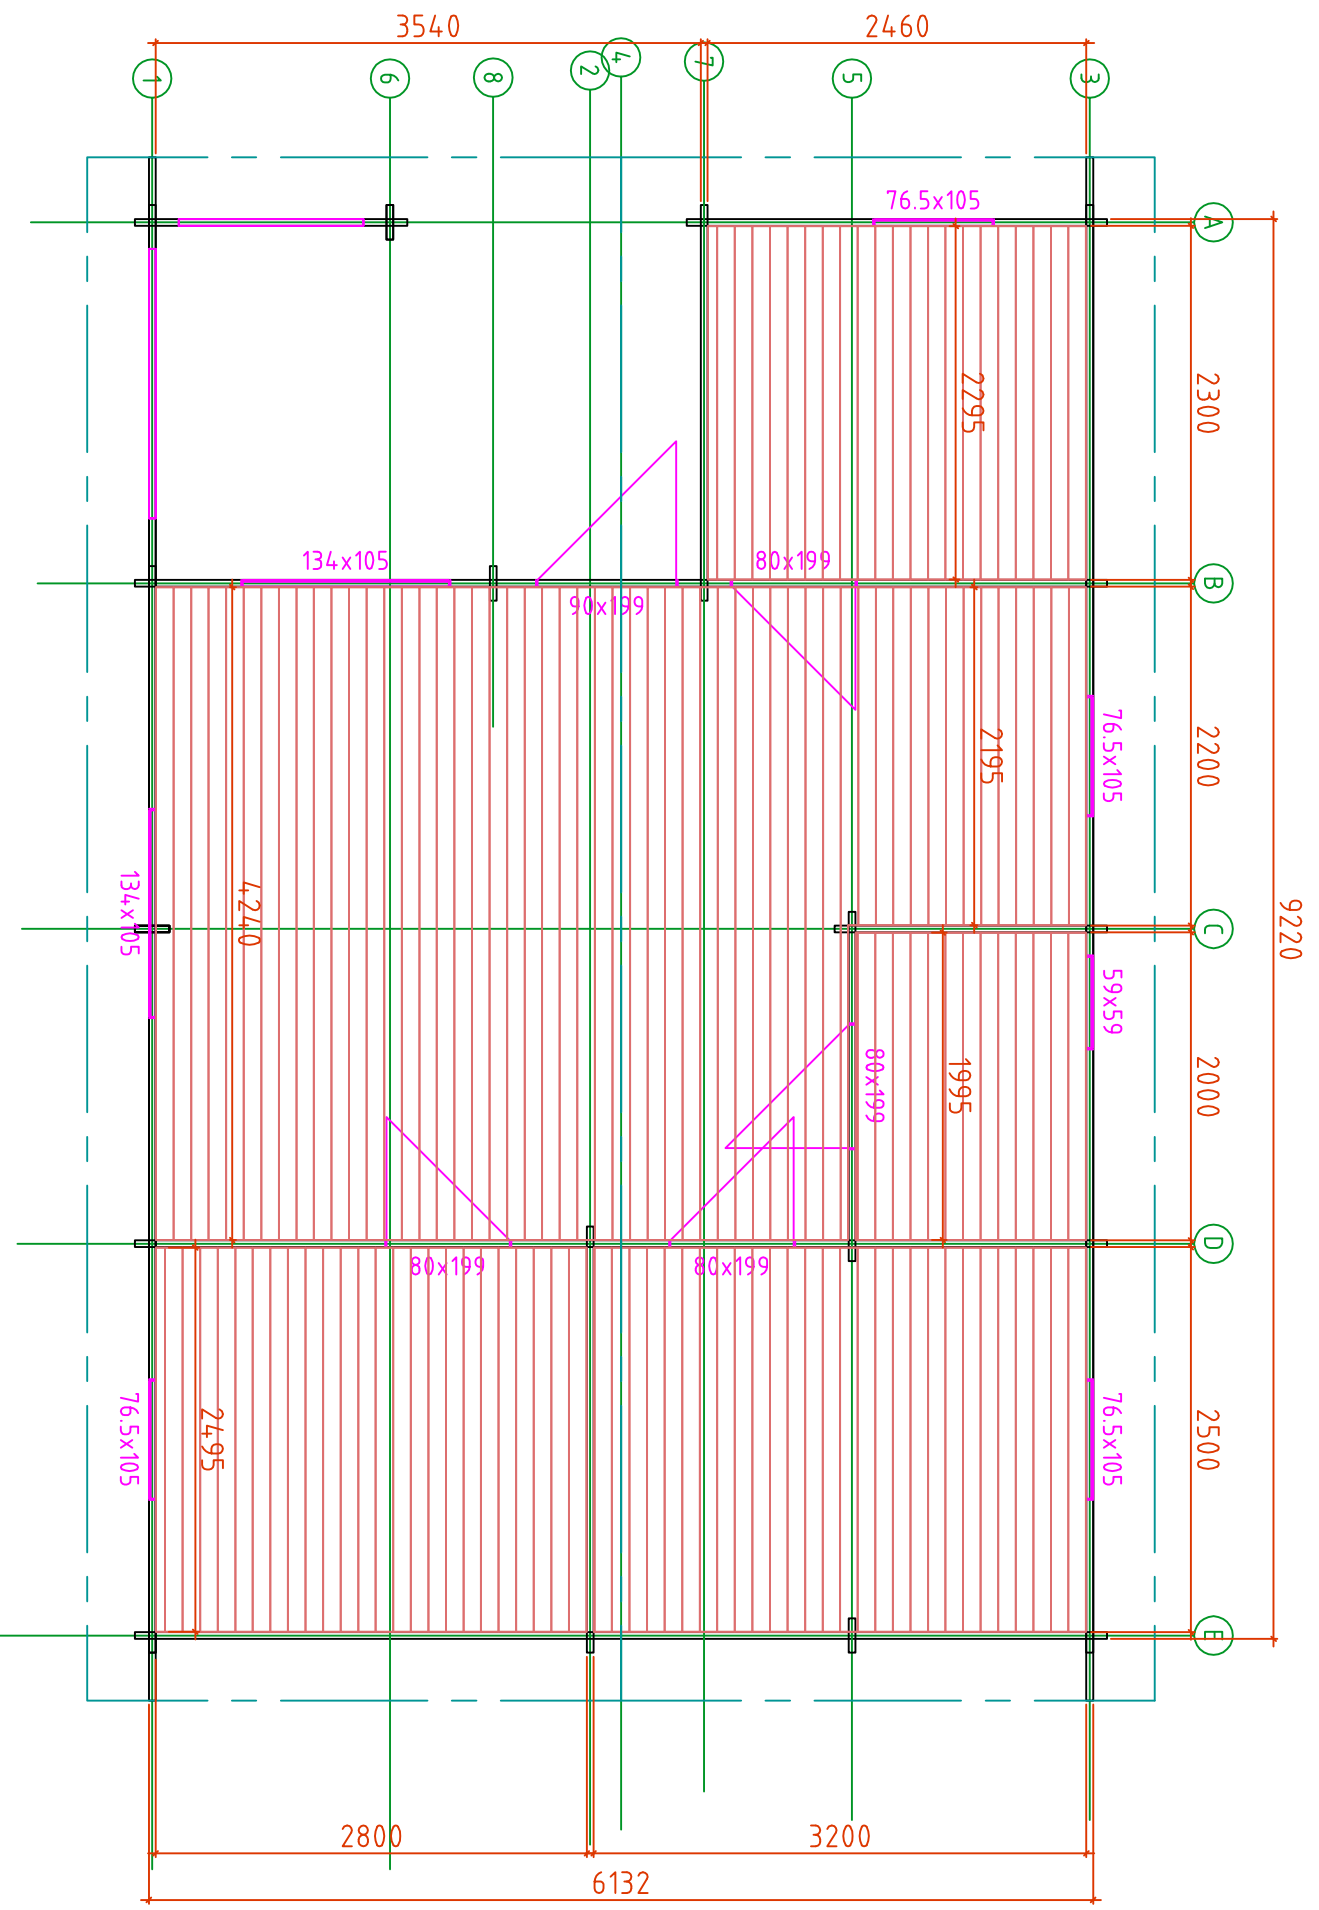

Code	Coruna	Page	1	27.05.2017
Drawing	3D	Scale	1:50	
File	Coruna_3D.dwg			

Astel AS

Code	Coruna	Page	1	Scale	27.05.2017
Drawing	Plan			1:50	
File	Coruna.dwg				
	Astel AS				

Code	Coruna	Page	1/1
Drawing Plan Ground frame		Scale	1:50
Astel AS		File Coruna.dwg	

Code	Coruna	Page	1/2
Drawing	Plan Floor boards	Scale	1:50
File	Coruna.dwg		

Astel AS